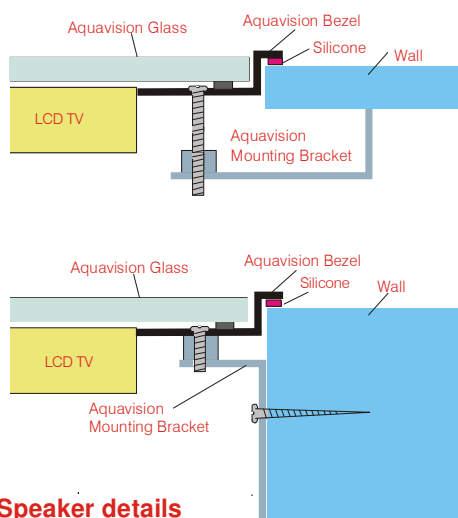

Screen

LCD TFT
 1920 x 1080 (16:9-1080p)
 PAL/SECAM-B/G, D/K, L
 Full Auto Tuning
 TeleText/FastText
 Heated Screen
 Viewing angle 178° x 178°
 Brightness 500CD/m²
 Contrast 1200:1

Inputs

- 1 x Scart (Fully Wired R, G, B.)
- 1 x Scart (Half Wired)
- 1 x Composite AV (Yellow, Red and White)
- 1 x S- Video
- 1 x PC D- Connector + 3.5mm Audio
- 1 x Analogue Tuner
- 1 x Digital Tuner
- 1 x Component Video
- 2 x HDMI input
- 1 x RS232 9-pin "D"

Power

Auto sensing 90-240VAC
 Power Consumption 60W
 Standby Consumption <3w

Other Features

- RS232 Control on all features
- Built in games
- Built in Sky-Eye remote

Glass Finishes

MirrorVision as standard.

Sound

Nicam Stereo
 2 x 4 Watts (PMPO) 8 Ohms
 5 Band Graphic Equaliser
 Auto Volume Control

Optional

RSP4 Hard wired control panel with switch mimic connection.

Installation Schematic

Speaker details

Information was correct at time of printing and may be changed without prior notice. REV 4.0.3