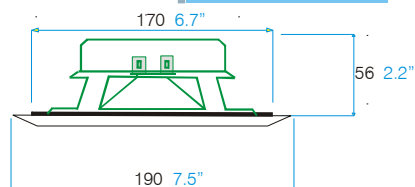

AQUAVISION

Sales Information

Model AVF 40-4HDLCD

Bezel size

Model	Screen Size	A Overall Height	B Overall Width	C Cut out Height	D Cut out Width	E Max Depth
AVF-40-4HDLCD	40"	692mm	1049mm	683mm	1040mm	120mm

Sound

Nicam Stereo
 2 x 4 Watts (PMPO) 8 Ohms
 5 Band Graphic Equaliser
 Auto Volume Control

Optional

RSP4 Hard wired control panel with switch mimic connection.

Installation Schematic

Speaker details

Information was correct at time of printing and may be changed without prior notice. REV 4.0.3