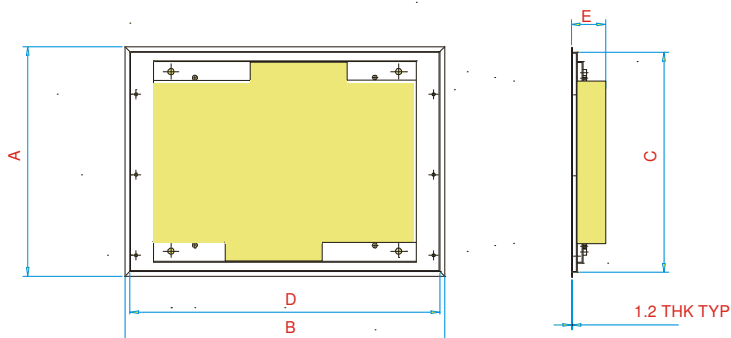

AQUAVISION

Sales Information

Model AVF 40-4HDLCD

Bezel size

Model	Screen Size	A Overall Height	B Overall Width	C Cut out Height	D Cut out Width	E Max Depth
AVF-40-4HDLCD	40"	692mm	1049mm	683mm	1040mm	120mm

Screen

LCD TFT
 1920 x 1080 (16:9-1080p)
 PAL/SECAM-B/G, D/K, L
 Full Auto Tuning
 TeleText/FastText
 Heated Screen
 Viewing angle 178° x 178°
 Brightness 500CD/m²
 Contrast 1200:1

Inputs

- 1 x Scart (Fully Wired R, G, B.)
- 1 x Scart (Half Wired)
- 1 x Composite AV (Yellow, Red and White)
- 1 x S- Video
- 1 x PC D- Connector + 3.5mm Audio
- 1 x Analogue Tuner
- 1 x Digital Tuner
- 1 x Component Video
- 2 x HDMI input
- 1 x RS232 9-pin "D"

Sound

Nicam Stereo
 2 x 4 Watts (PMPO) 8 Ohms
 5 Band Graphic Equaliser
 Auto Volume Control

Optional

RSP4 Hard wired control panel with switch mimic connection.

Installation Schematic

Speaker details

Information was correct at time of printing and may be changed without prior notice. REV 4.0.3